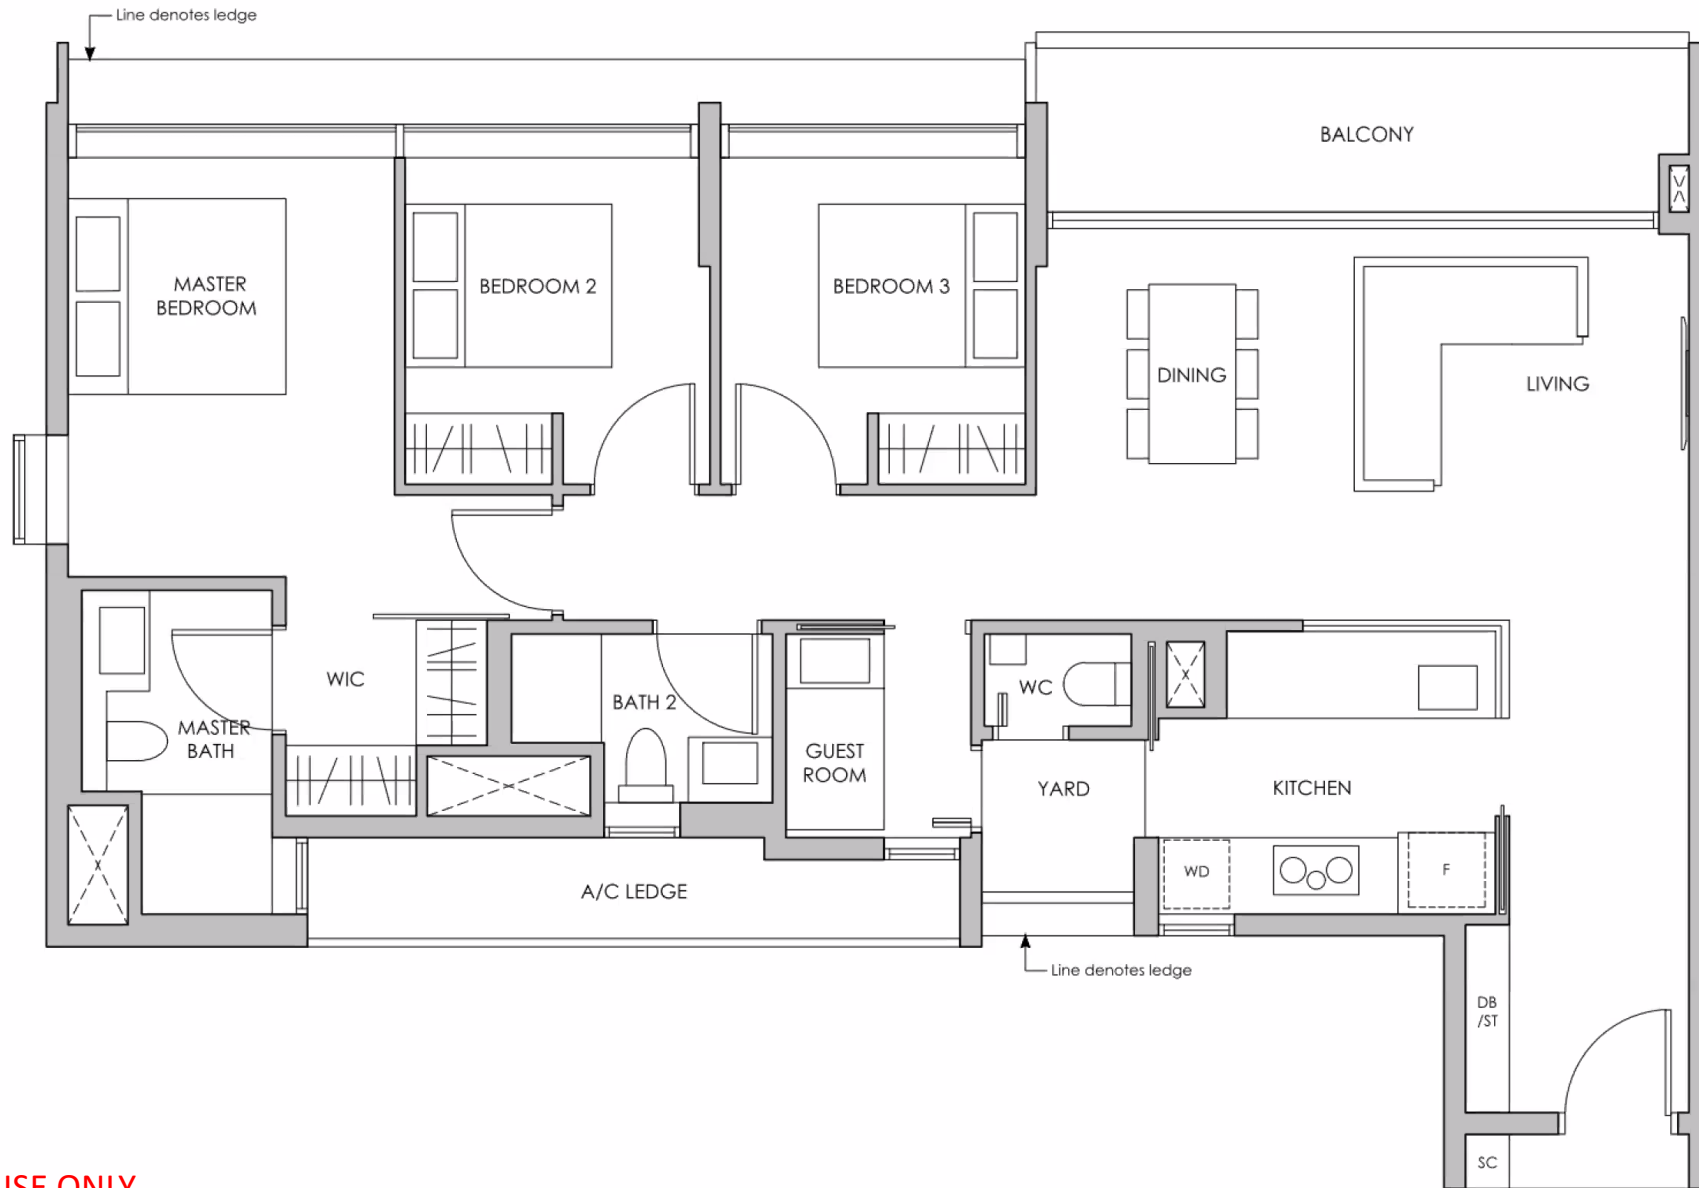

# 1-BEDROOM FLEXI (AF1) \* SHOWUNIT

- 48 sqm / 517 sq ft

STRICTLY FOR INTERNAL USE ONLY  
NOT FOR CIRCULATION

## 2-BEDROOM (B1) \*SHOWUNIT

- 66 sqm / 710 sq ft

STRICTLY FOR INTERNAL USE ONLY  
NOT FOR CIRCULATION

## 2-BEDROOM PREMIUM (BP1)

- 72 sqm / 775 sq ft

STRICTLY FOR INTERNAL USE ONLY  
NOT FOR CIRCULATION

### 3-BEDROOM PREMIUM + GUEST (CPG3) \*SHOWUNIT

- 121 sqm / 1302 sq ft

STRICTLY FOR INTERNAL USE ONLY  
NOT FOR CIRCULATION