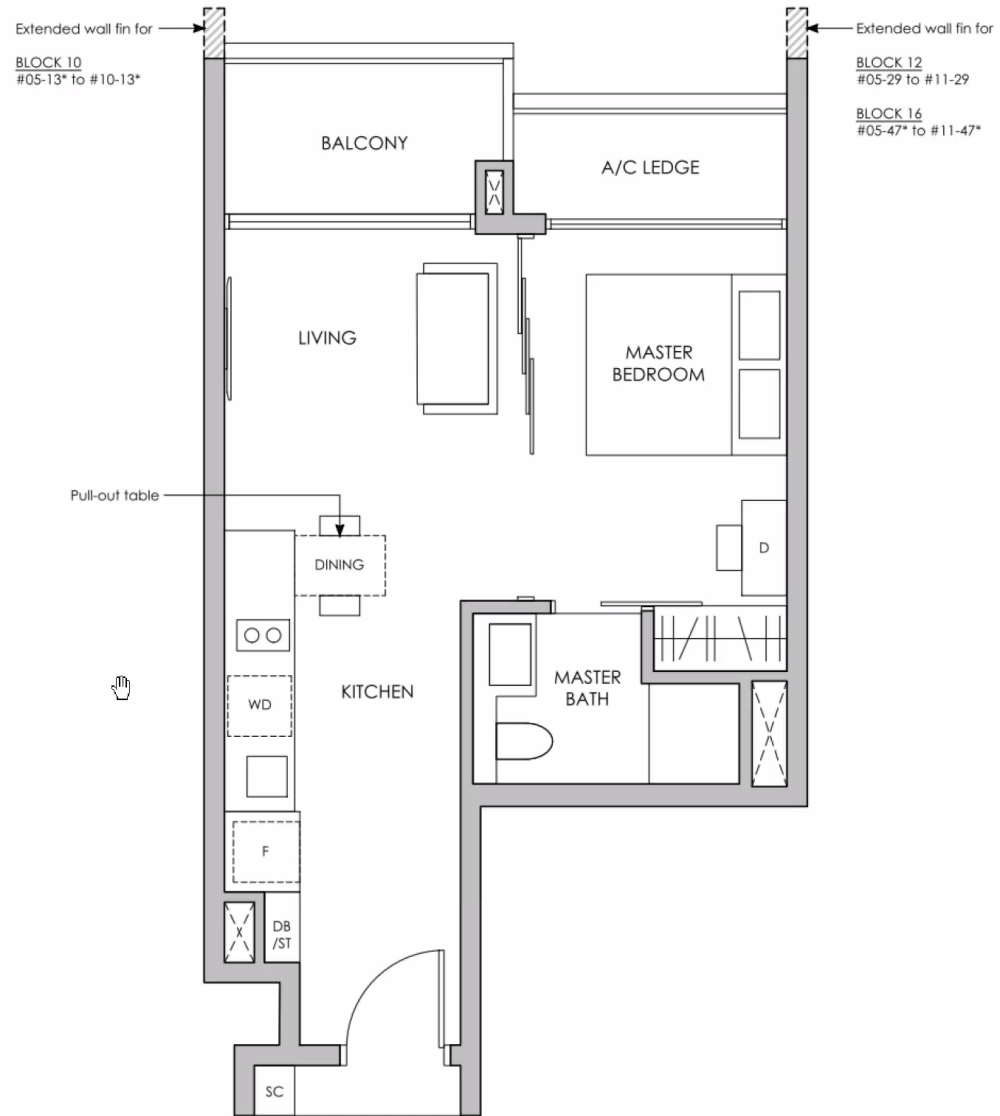

# 1-BEDROOM FLEXI (AF1) \* SHOWUNIT

- 48 sqm / 517 sq ft

STRICTLY FOR INTERNAL USE ONLY  
NOT FOR CIRCULATION

## 2-BEDROOM (B1) \*SHOWUNIT

- 66 sqm / 710 sq ft

STRICTLY FOR INTERNAL USE ONLY  
NOT FOR CIRCULATION

## 2-BEDROOM PREMIUM (BP1)

- 72 sqm / 775 sq ft

STRICTLY FOR INTERNAL USE ONLY  
NOT FOR CIRCULATION