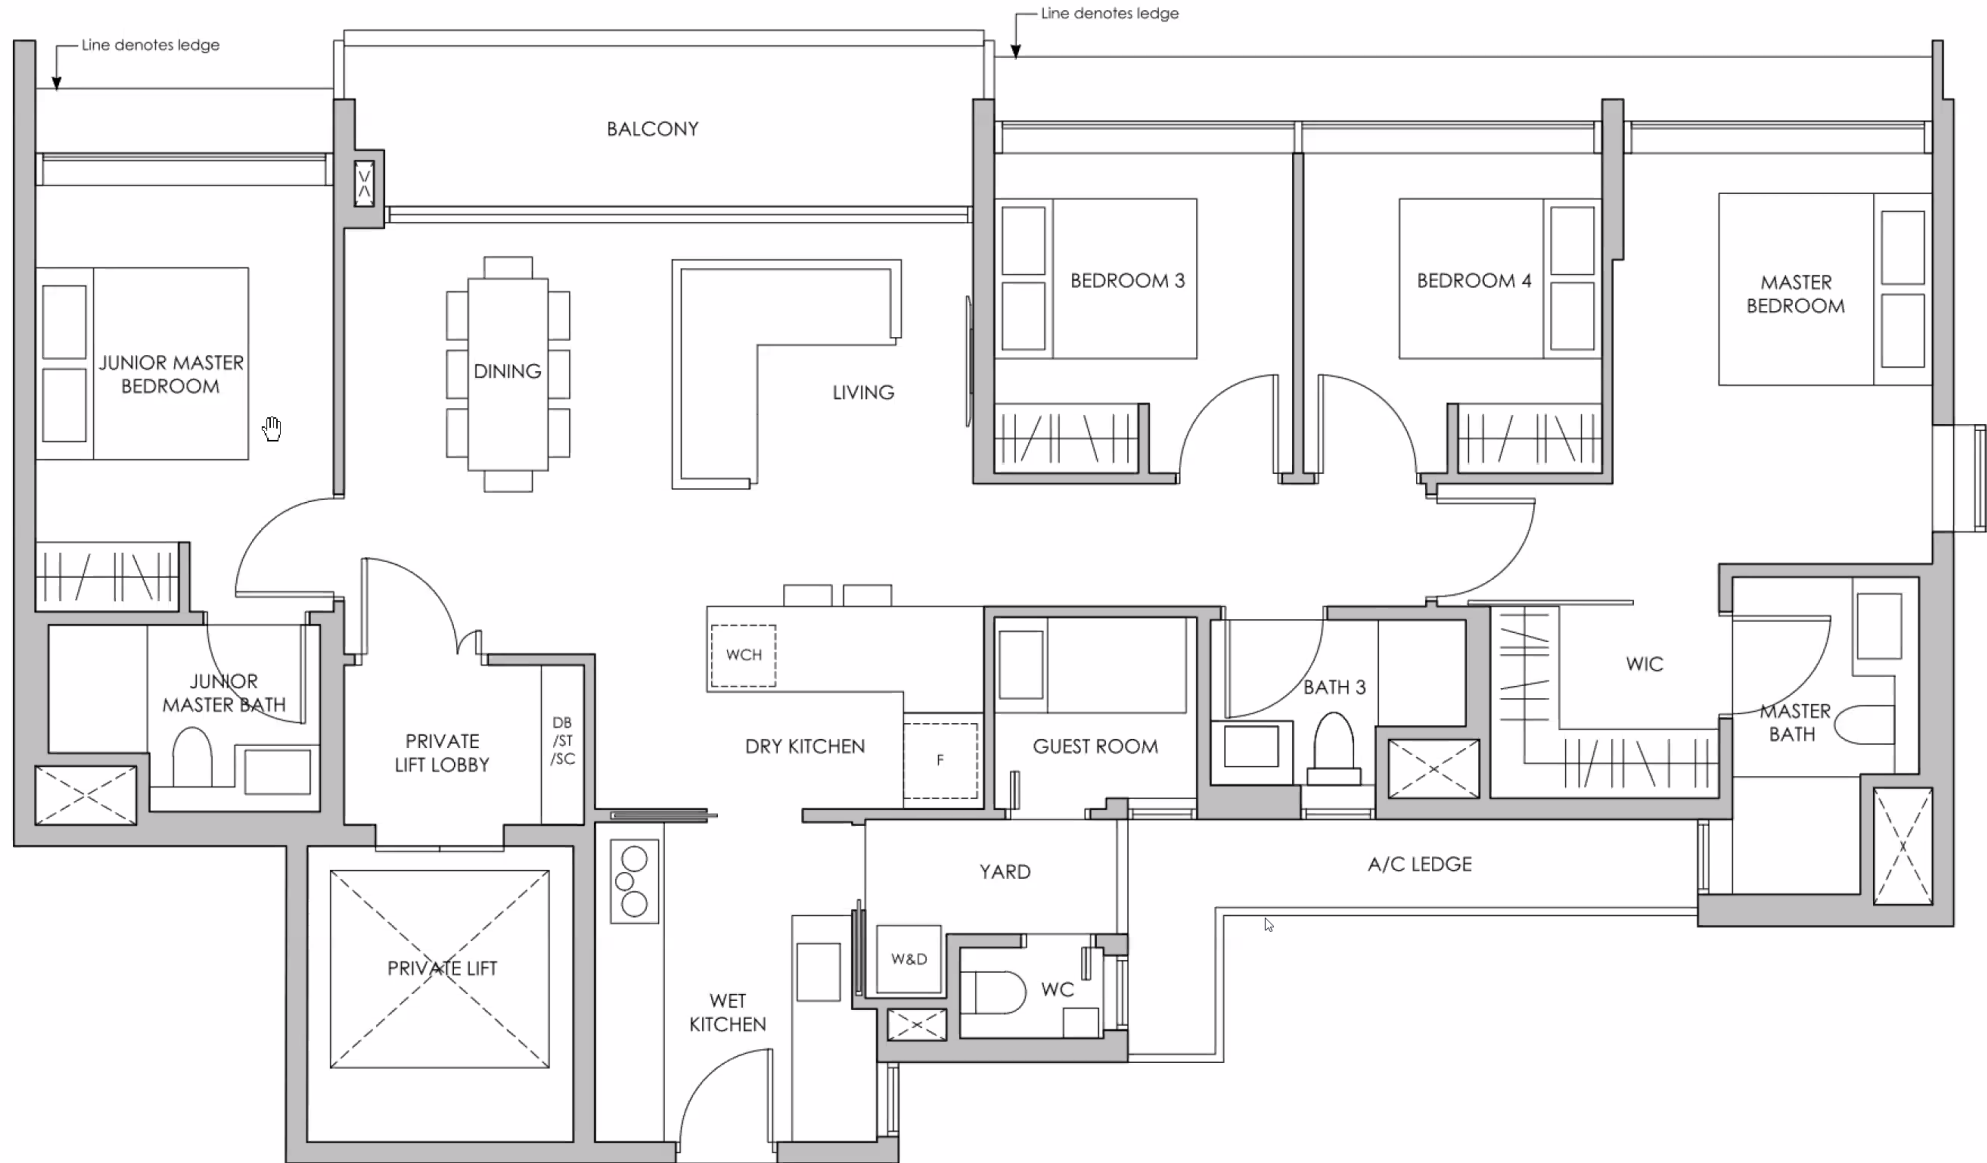

## 2-BEDROOM (B1) \*SHOWUNIT

- 66 sqm / 710 sq ft

STRICTLY FOR INTERNAL USE ONLY  
NOT FOR CIRCULATION

## 2-BEDROOM PREMIUM (BP1)

- 72 sqm / 775 sq ft

STRICTLY FOR INTERNAL USE ONLY  
NOT FOR CIRCULATION

### 3-BEDROOM PREMIUM + GUEST (CPG3) \*SHOWUNIT

- 121 sqm / 1302 sq ft

STRICTLY FOR INTERNAL USE ONLY  
NOT FOR CIRCULATION

# 4-BEDROOM PREMIUM SUITE + GUEST (DSG2) (WITH PRIVATE LIFT)

- 143 sqm / 1539 sq ft

STRICTLY FOR INTERNAL USE ONLY  
NOT FOR CIRCULATION