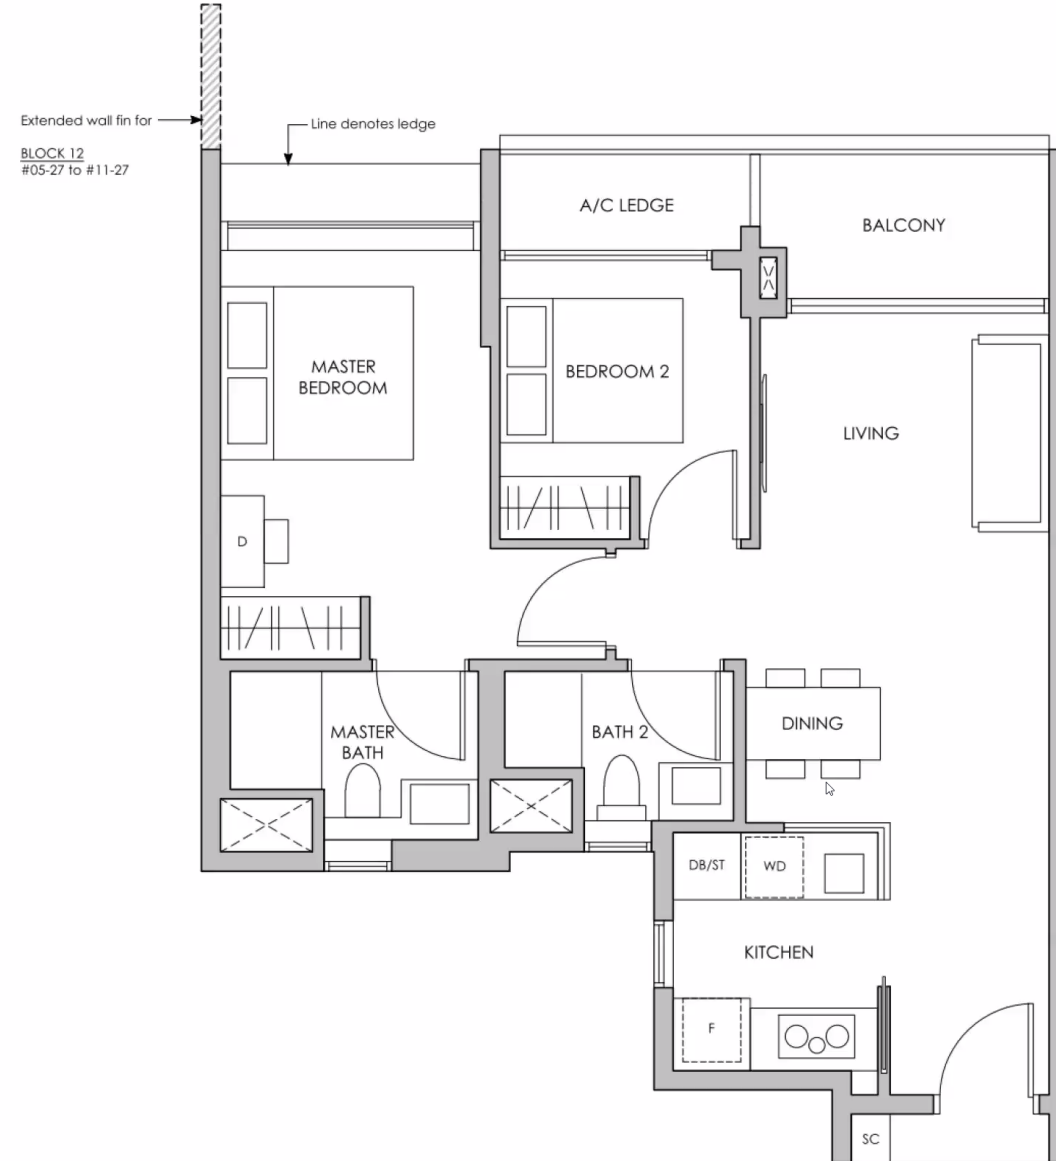

# 1-BEDROOM FLEXI (AF1) \* SHOWUNIT

- 48 sqm / 517 sq ft

STRICTLY FOR INTERNAL USE ONLY  
NOT FOR CIRCULATION

## 2-BEDROOM (B1) \*SHOWUNIT

- 66 sqm / 710 sq ft

STRICTLY FOR INTERNAL USE ONLY  
NOT FOR CIRCULATION

## 2-BEDROOM PREMIUM (BP1)

- 72 sqm / 775 sq ft

STRICTLY FOR INTERNAL USE ONLY  
NOT FOR CIRCULATION

### 3-BEDROOM PREMIUM + GUEST (CPG3) \*SHOWUNIT

- 121 sqm / 1302 sq ft

STRICTLY FOR INTERNAL USE ONLY  
NOT FOR CIRCULATION