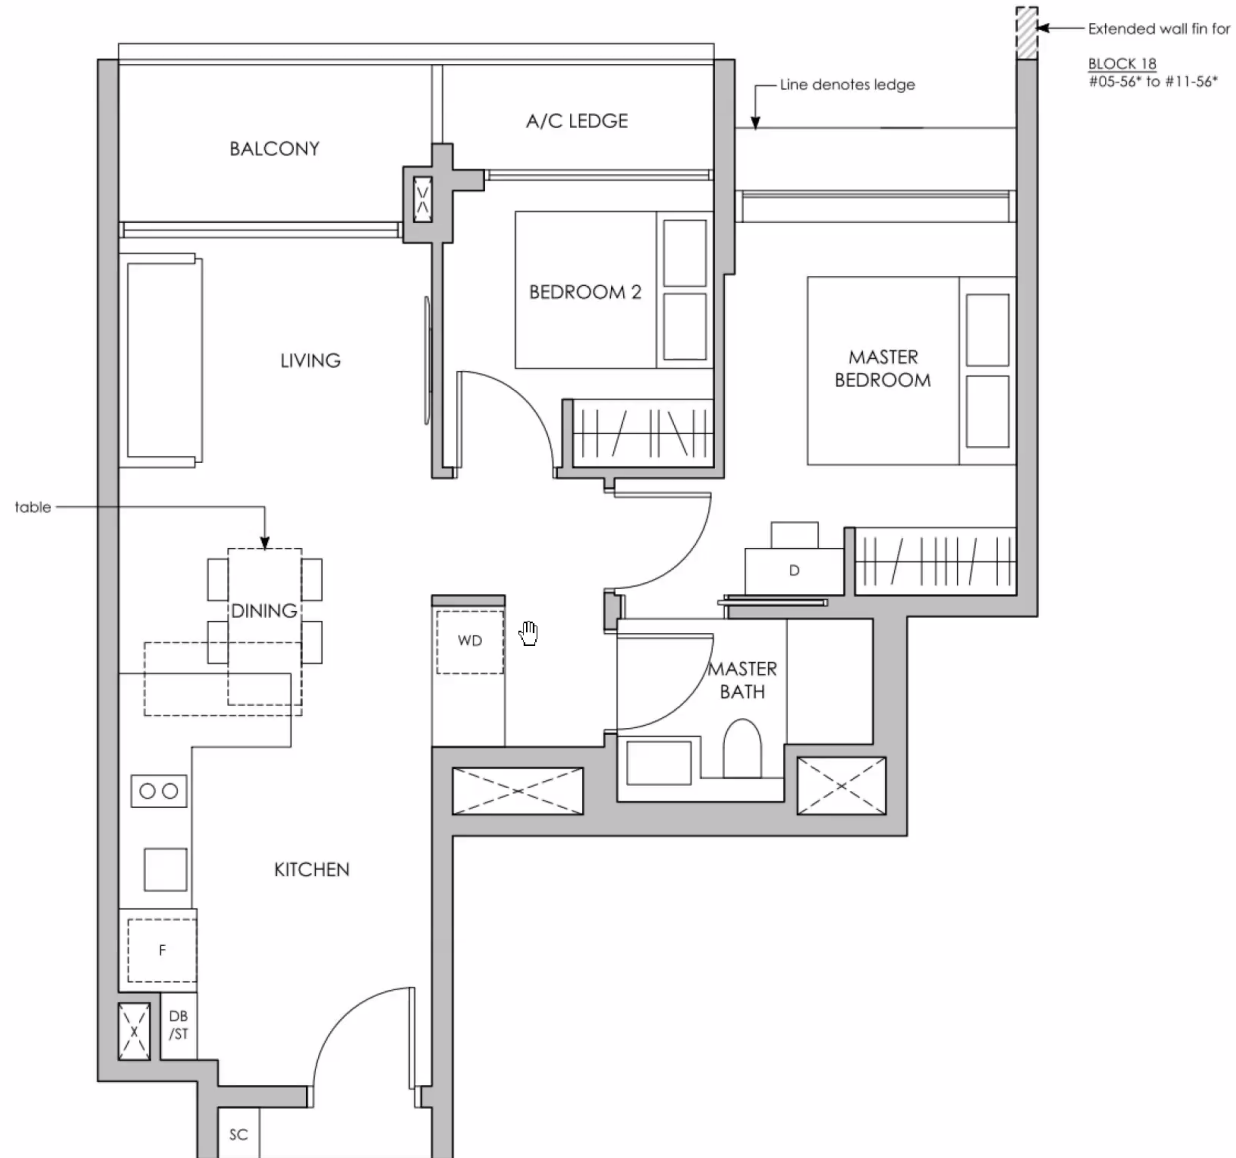

# 1-BEDROOM FLEXI (AF1) \* SHOWUNIT

- 48 sqm / 517 sq ft

STRICTLY FOR INTERNAL USE ONLY  
NOT FOR CIRCULATION

## 2-BEDROOM (B1) \*SHOWUNIT

- 66 sqm / 710 sq ft

STRICTLY FOR INTERNAL USE ONLY  
NOT FOR CIRCULATION

## 2-BEDROOM PREMIUM (BP1)

- 72 sqm / 775 sq ft

STRICTLY FOR INTERNAL USE ONLY  
NOT FOR CIRCULATION

### 3-BEDROOM PREMIUM + GUEST (CPG3) \*SHOWUNIT

- 121 sqm / 1302 sq ft

STRICTLY FOR INTERNAL USE ONLY  
NOT FOR CIRCULATION