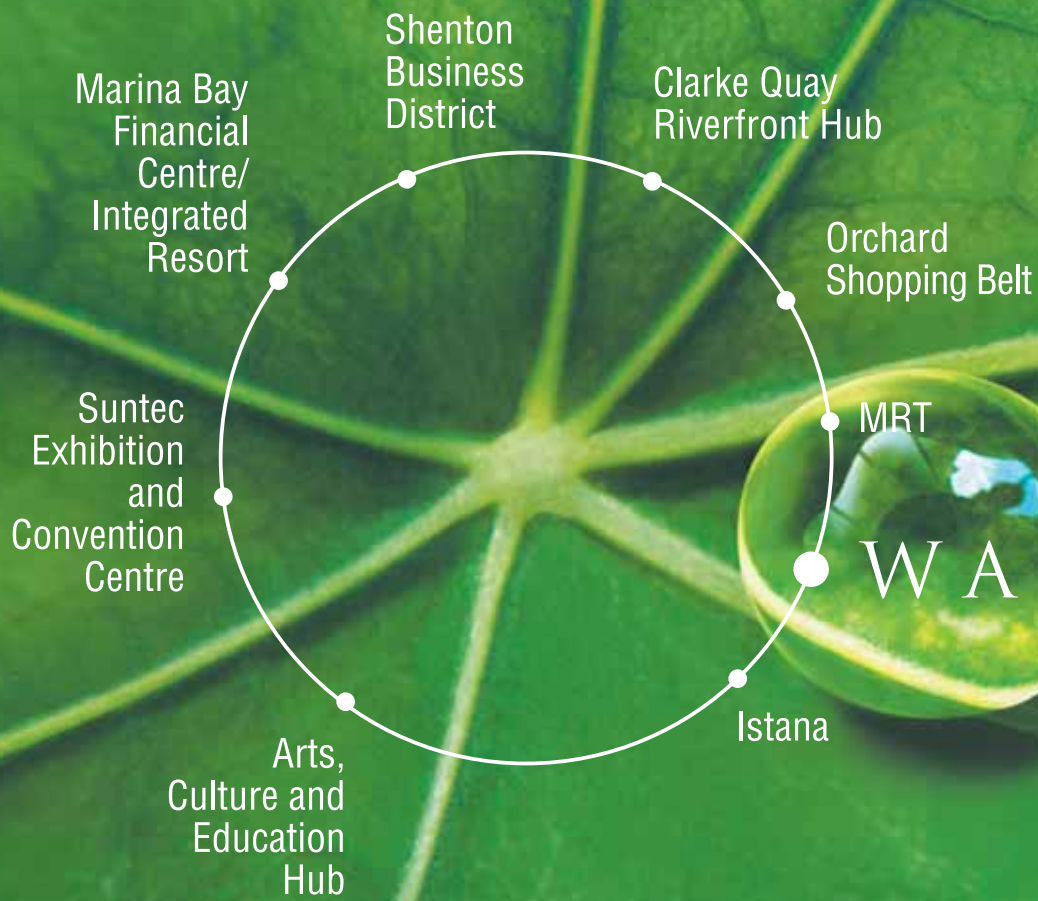

ORCHARD ROAD

CAVENAGH ROAD

WATER SCAPE
AT CAVENAGH