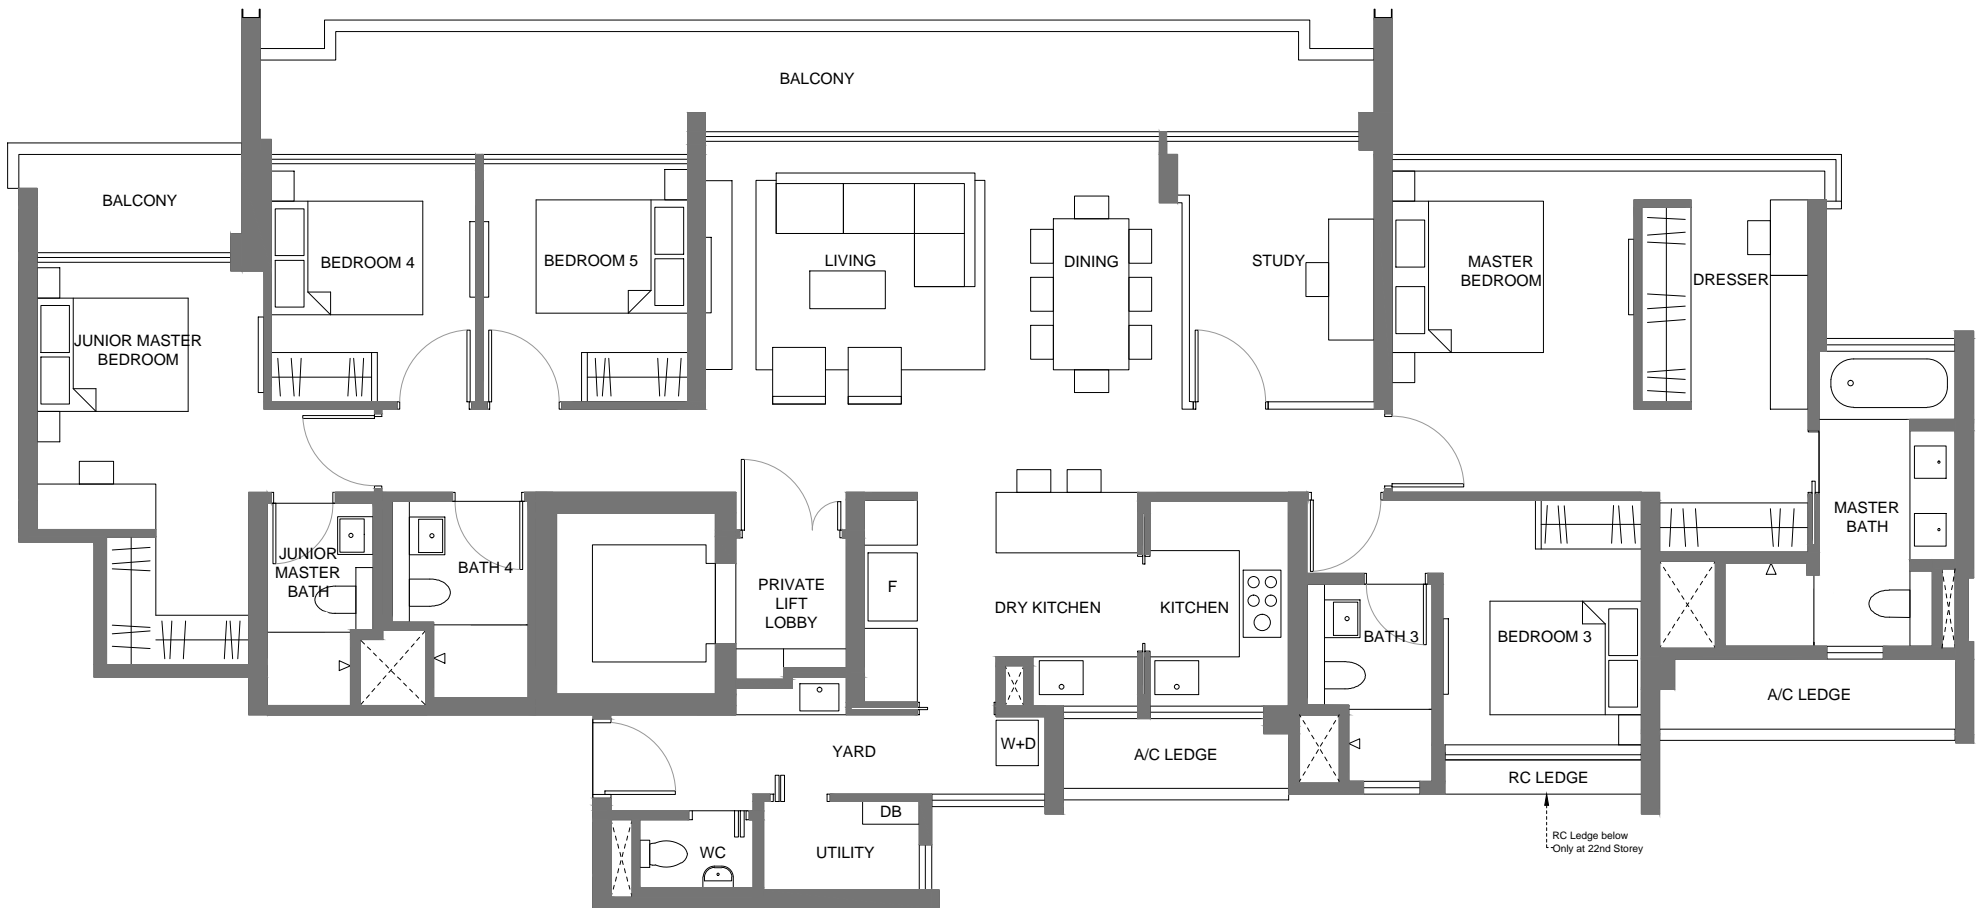

Tower 93 # 03-01 to # 21-01
Tower 95 # 03-09 to # 21-09

DRAFT COPY

Type PC 1

5 Bedroom + 1 Study + Private Lift
218 sqm , 2347 sqft

Tower 93 # 22-08 to # 24-08
Tower 95 # 22-09 to # 24-09

DRAFT COPY

Type PC 2

4 Bedroom + 1 Study + Private Lift
186 sqm , 2002 sqft

Tower 97 # 22-17 to # 24-17

DRAFT COPY