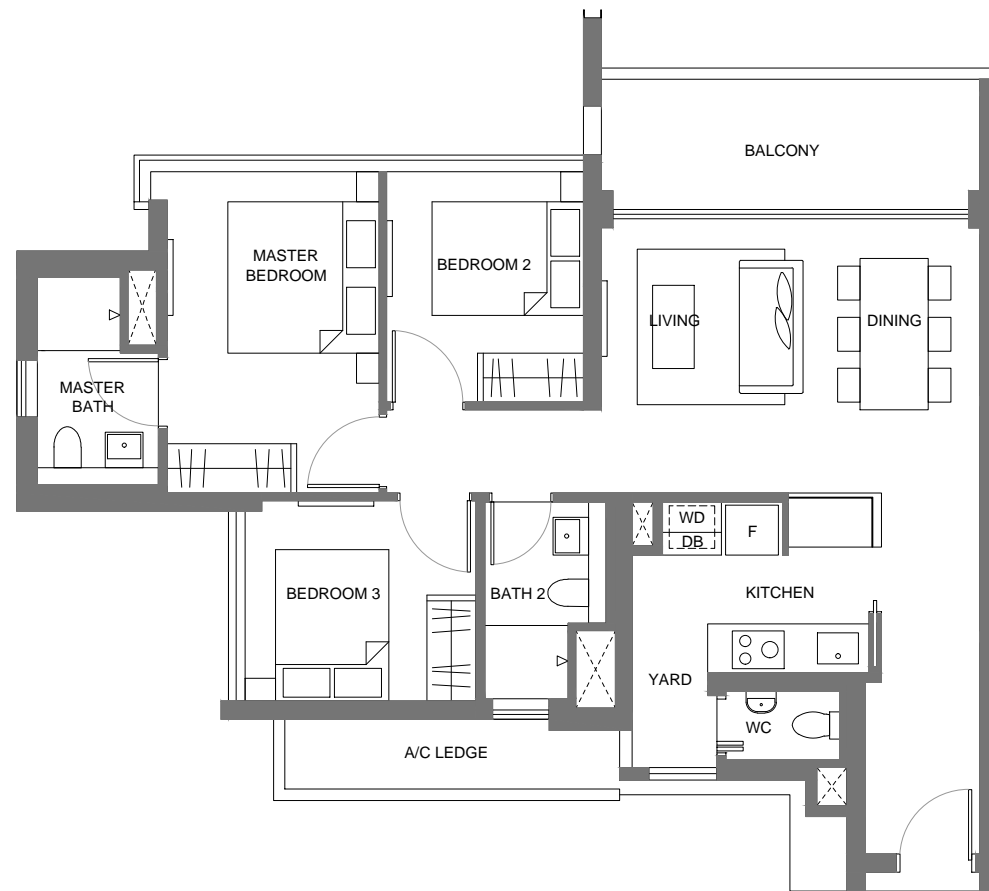

Tower 99 # 03-25 to # 23-25
Tower 99 # 03-29 to # 23-29 (Mirror)

DRAFT COPY

Type C1

3 Bedroom
100 sqm , 1076 sqft

Tower 95 # 02-14 to # 24-14
Tower 97 # 02-22 to # 24-22

DRAFT COPY

Type C-DK

3 Bedroom Dual-key
111 sqm , 1195 sqft

Tower 93 # 02-06 to # 24-06

DRAFT COPY

Type D

3 Bedroom Deluxe + Private Lift
115 sqm , 1238 sqft

Tower 97 # 03-17 to # 21-17

DRAFT COPY

Type E

4 Bedroom + Private Lift
146 sqm , 1572 sqft

Tower 93 # 03-01 to # 21-01
Tower 95 # 03-09 to # 21-09

DRAFT COPY

Type PC 1

5 Bedroom + 1 Study + Private Lift
218 sqm , 2347 sqft

Tower 93 # 22-08 to # 24-08
Tower 95 # 22-09 to # 24-09

DRAFT COPY

Type PC 2