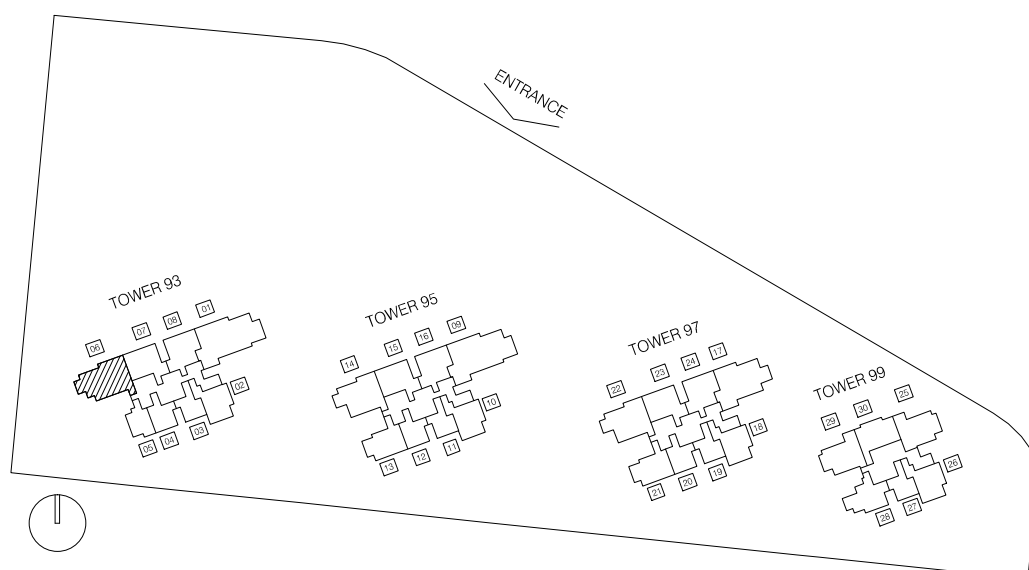

Tower 99 # 03-25 to # 23-25
Tower 99 # 03-29 to # 23-29 (Mirror)

DRAFT COPY

Type C1

3 Bedroom
100 sqm , 1076 sqft

Tower 95 # 02-14 to # 24-14
Tower 97 # 02-22 to # 24-22

DRAFT COPY

Type C-DK

3 Bedroom Dual-key
111 sqm , 1195 sqft

Tower 93 # 02-06 to # 24-06

DRAFT COPY

Type D

3 Bedroom Deluxe + Private Lift
115 sqm , 1238 sqft

Tower 97 # 03-17 to # 21-17

DRAFT COPY

Type E

4 Bedroom + Private Lift
146 sqm , 1572 sqft