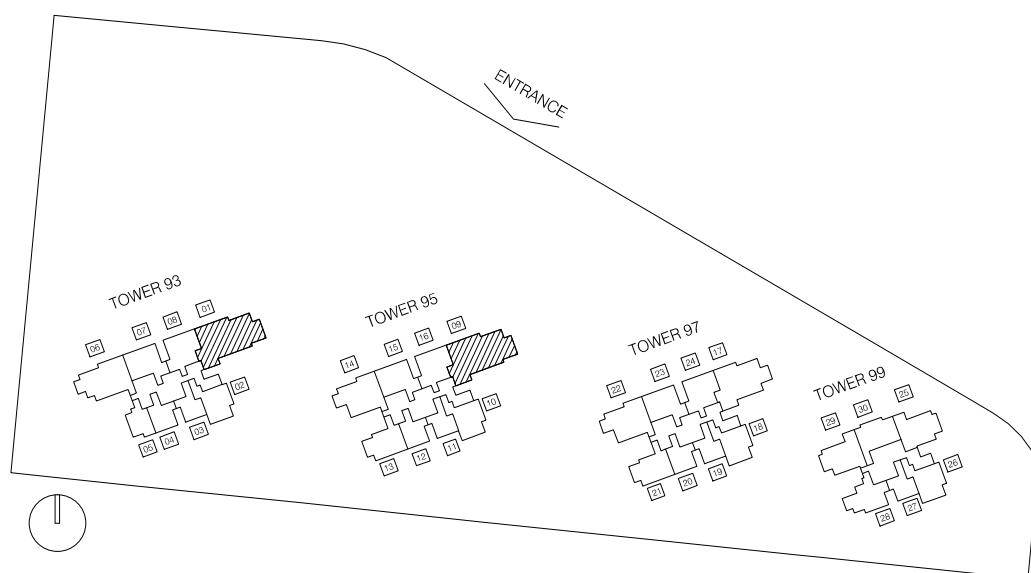

Tower 93 # 02-06 to # 24-06

DRAFT COPY

Type D

3 Bedroom Deluxe + Private Lift
115 sqm , 1238 sqft

Tower 97 # 03-17 to # 21-17

DRAFT COPY

Type E

4 Bedroom + Private Lift
146 sqm , 1572 sqft

Tower 93 # 03-01 to # 21-01
Tower 95 # 03-09 to # 21-09

DRAFT COPY

Type PC 1

5 Bedroom + 1 Study + Private Lift
218 sqm , 2347 sqft

Tower 93 # 22-08 to # 24-08
Tower 95 # 22-09 to # 24-09

DRAFT COPY

Type PC 2