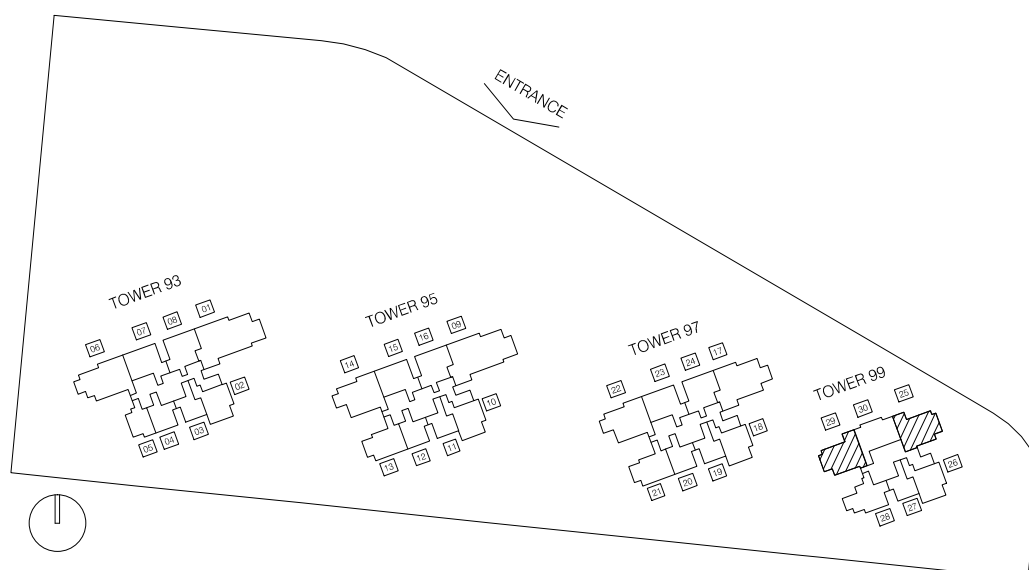

DRAFT COPY

Type B6

2 Bedroom
71 sqm , 764 sqft

Tower 93 # 02-02 to # 24-02
Tower 95 # 02-10 to # 24-10
Tower 97 # 02-18 to # 24-18
Tower 99 # 03-26 to # 23-26

DRAFT COPY

Type B-DK

2 Bedroom Dual-Key
80 sqm , 861 sqft

Tower 99 # 03-25 to # 23-25
Tower 99 # 03-29 to # 23-29 (Mirror)

DRAFT COPY

Type C1

3 Bedroom
100 sqm , 1076 sqft

Tower 95 # 02-14 to # 24-14
Tower 97 # 02-22 to # 24-22

DRAFT COPY

Type C-DK

3 Bedroom Dual-key
111 sqm , 1195 sqft

Tower 93 # 02-06 to # 24-06

DRAFT COPY

Type D

3 Bedroom Deluxe + Private Lift
115 sqm , 1238 sqft

Tower 97 # 03-17 to # 21-17

DRAFT COPY

Type E

4 Bedroom + Private Lift
146 sqm , 1572 sqft