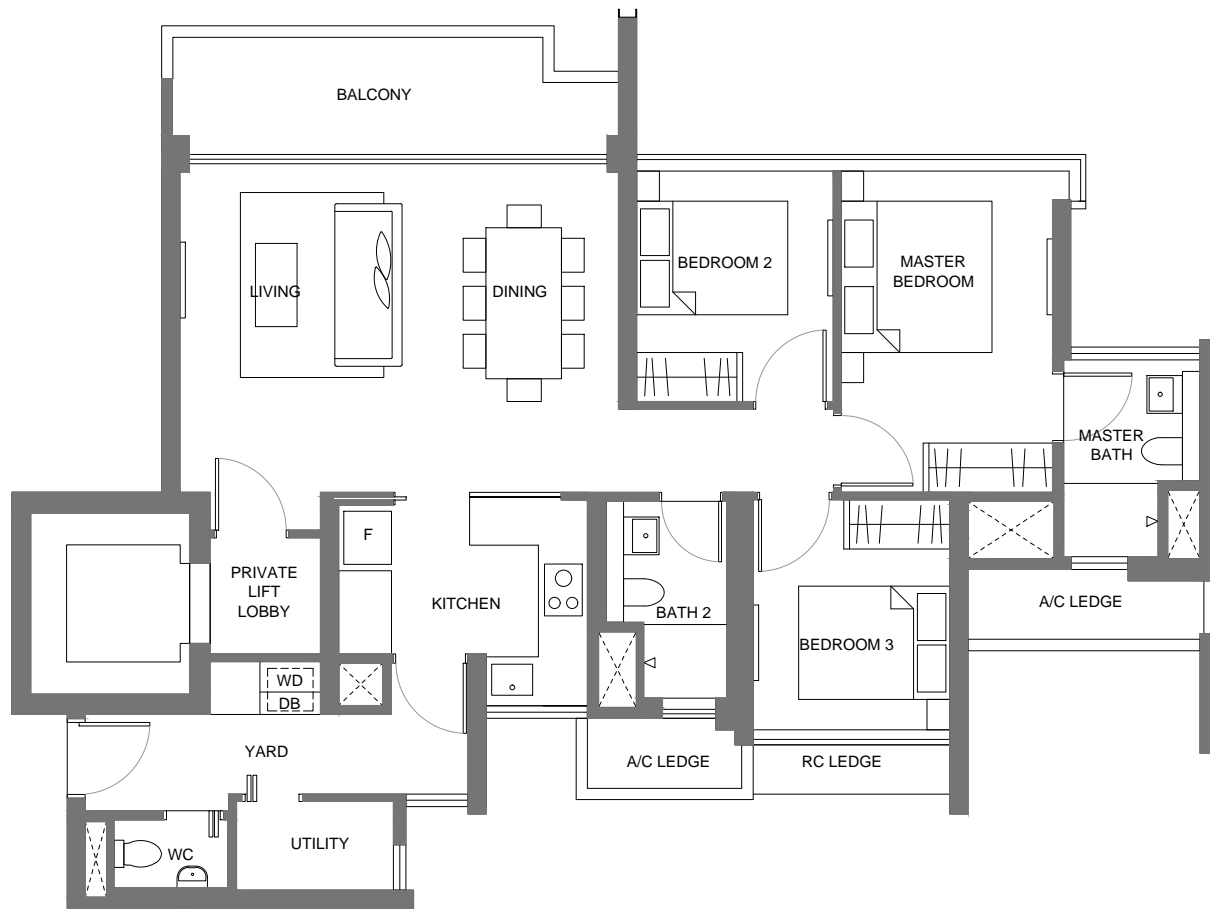

Tower 93 # 02-06 to # 24-06

DRAFT COPY

Type D

3 Bedroom Deluxe + Private Lift
115 sqm , 1238 sqft

Tower 97 # 03-17 to # 21-17

DRAFT COPY

Type E

4 Bedroom + Private Lift
146 sqm , 1572 sqft

Tower 93 # 03-01 to # 21-01
Tower 95 # 03-09 to # 21-09

DRAFT COPY

Type PC 1

5 Bedroom + 1 Study + Private Lift
218 sqm , 2347 sqft

Tower 93 # 22-08 to # 24-08
Tower 95 # 22-09 to # 24-09

DRAFT COPY

Type PC 2