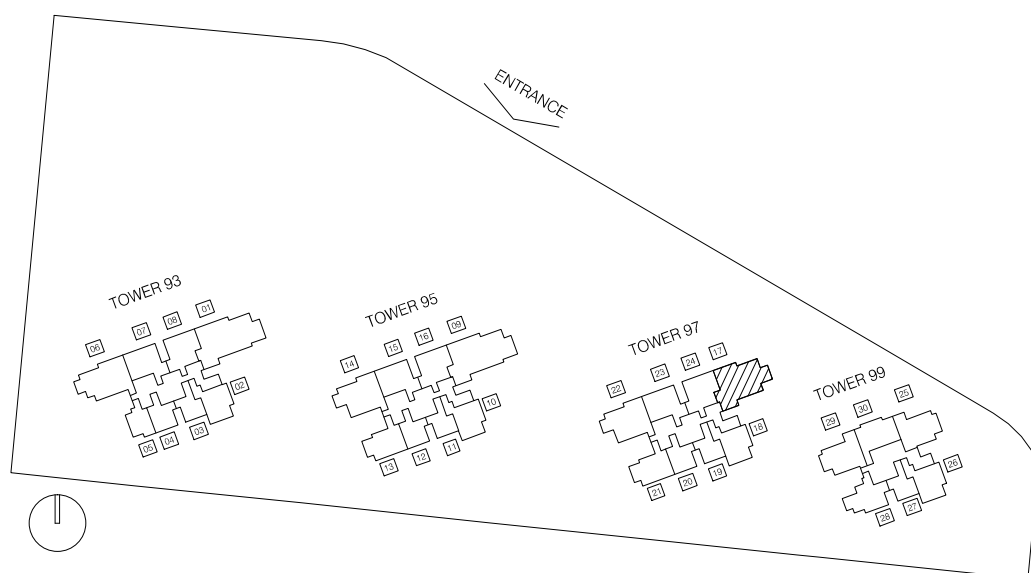

Tower 93 # 02-06 to # 24-06

DRAFT COPY

Type D

3 Bedroom Deluxe + Private Lift
115 sqm , 1238 sqft

Tower 97 # 03-17 to # 21-17

DRAFT COPY

Type E

4 Bedroom + Private Lift
146 sqm , 1572 sqft

Tower 93 # 03-01 to # 21-01
Tower 95 # 03-09 to # 21-09

DRAFT COPY

Type PC 1

5 Bedroom + 1 Study + Private Lift
218 sqm , 2347 sqft

Tower 93 # 22-08 to # 24-08
Tower 95 # 22-09 to # 24-09

DRAFT COPY

Type PC 2