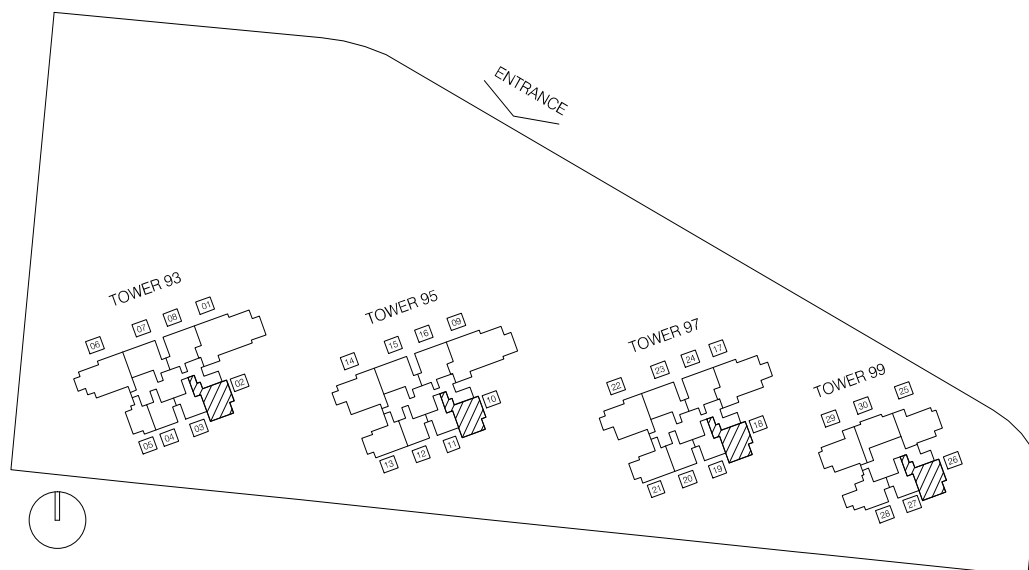

DRAFT COPY

Type B6

2 Bedroom
71 sqm , 764 sqft

Tower 93 # 02-02 to # 24-02
Tower 95 # 02-10 to # 24-10
Tower 97 # 02-18 to # 24-18
Tower 99 # 03-26 to # 23-26

DRAFT COPY

Type B-DK

2 Bedroom Dual-Key
80 sqm , 861 sqft

Tower 99 # 03-25 to # 23-25
Tower 99 # 03-29 to # 23-29 (Mirror)

DRAFT COPY

Type C1

3 Bedroom
100 sqm , 1076 sqft

Tower 95 # 02-14 to # 24-14
Tower 97 # 02-22 to # 24-22

DRAFT COPY

Type C-DK

3 Bedroom Dual-key
111 sqm , 1195 sqft

Tower 93 # 02-06 to # 24-06

DRAFT COPY

Type D

3 Bedroom Deluxe + Private Lift
115 sqm , 1238 sqft

Tower 97 # 03-17 to # 21-17

DRAFT COPY

Type E

4 Bedroom + Private Lift
146 sqm , 1572 sqft