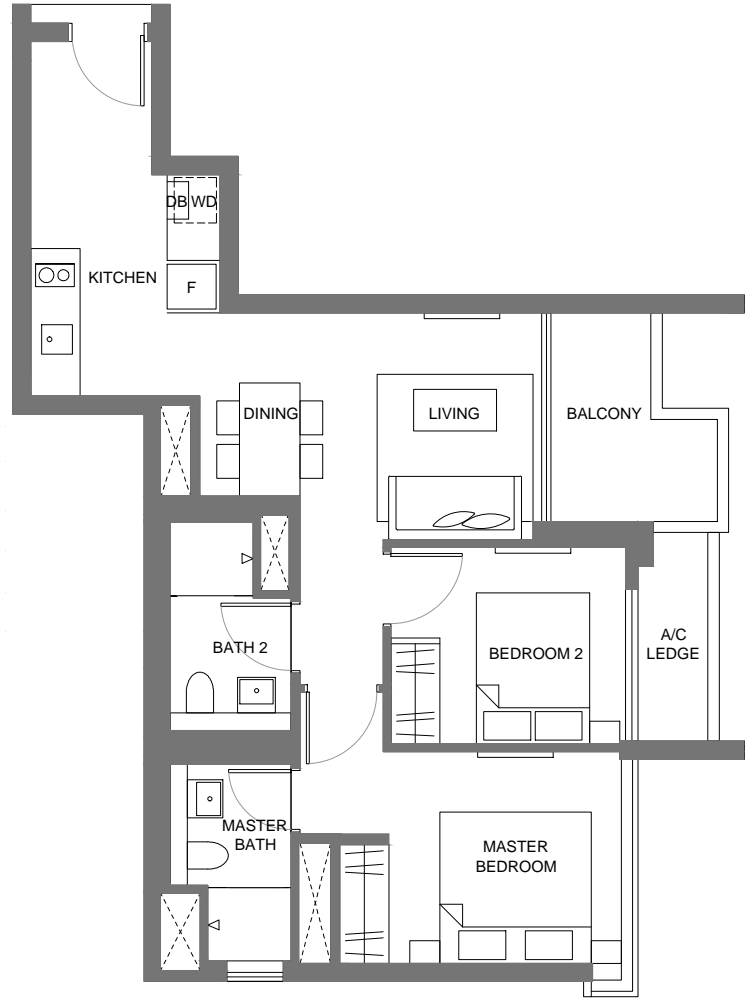

DRAFT COPY

Type B4

2 Bedroom
75 sqm , 807 sqft

Tower 99 # 03-30 to # 23-30

DRAFT COPY

Type B5

2 Bedroom
73 sqm , 786 sqft

Tower 99 # 03-28 to # 23-28

DRAFT COPY

Type B6

2 Bedroom
71 sqm , 764 sqft

Tower 93 # 02-02 to # 24-02
Tower 95 # 02-10 to # 24-10
Tower 97 # 02-18 to # 24-18
Tower 99 # 03-26 to # 23-26

DRAFT COPY

Type B-DK

2 Bedroom Dual-Key
80 sqm , 861 sqft

Tower 99 # 03-25 to # 23-25
Tower 99 # 03-29 to # 23-29 (Mirror)

DRAFT COPY

Type C1

3 Bedroom
100 sqm , 1076 sqft

Tower 95 # 02-14 to # 24-14
Tower 97 # 02-22 to # 24-22

DRAFT COPY

Type C-DK

3 Bedroom Dual-key
111 sqm , 1195 sqft

Tower 93 # 02-06 to # 24-06

DRAFT COPY

Type D

3 Bedroom Deluxe + Private Lift
115 sqm , 1238 sqft

Tower 97 # 03-17 to # 21-17

DRAFT COPY

Type E

4 Bedroom + Private Lift
146 sqm , 1572 sqft