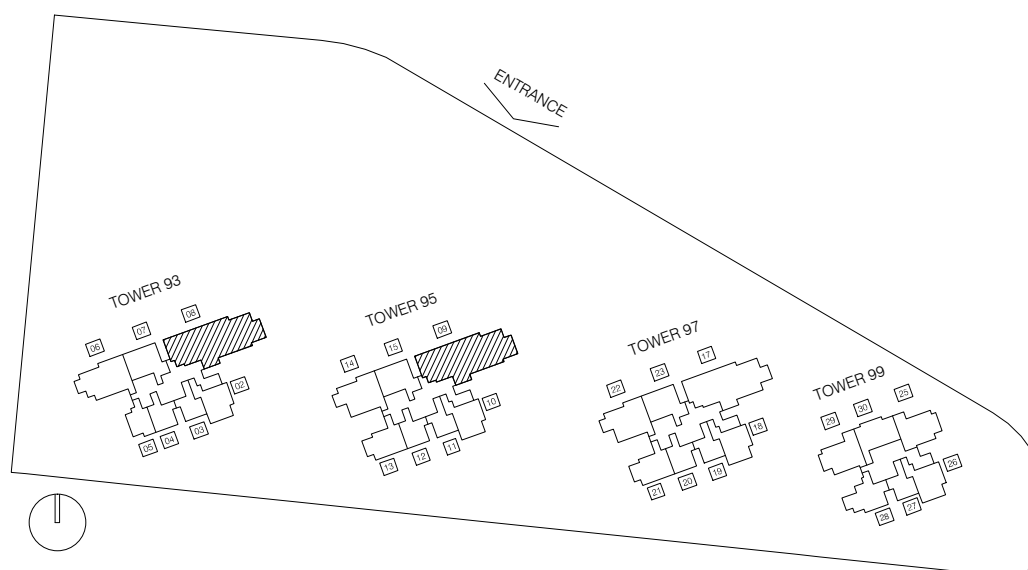

Tower 93 # 03-01 to # 21-01
Tower 95 # 03-09 to # 21-09

DRAFT COPY

Type PC 1

5 Bedroom + 1 Study + Private Lift
218 sqm , 2347 sqft

Tower 93 # 22-08 to # 24-08
Tower 95 # 22-09 to # 24-09

DRAFT COPY

Type PC 2