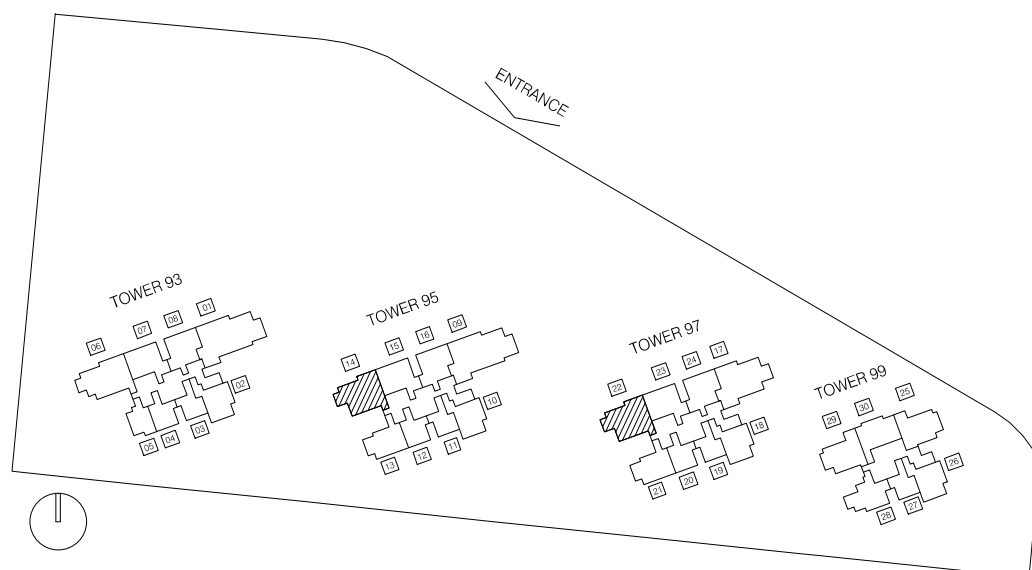

Tower 99 # 03-25 to # 23-25
Tower 99 # 03-29 to # 23-29 (Mirror)

DRAFT COPY

Type C1

3 Bedroom
100 sqm , 1076 sqft

Tower 95 # 02-14 to # 24-14
Tower 97 # 02-22 to # 24-22

DRAFT COPY

Type C-DK

3 Bedroom Dual-key
111 sqm , 1195 sqft

Tower 93 # 02-06 to # 24-06

DRAFT COPY

Type D

3 Bedroom Deluxe + Private Lift
115 sqm , 1238 sqft

Tower 97 # 03-17 to # 21-17

DRAFT COPY

Type E

4 Bedroom + Private Lift
146 sqm , 1572 sqft