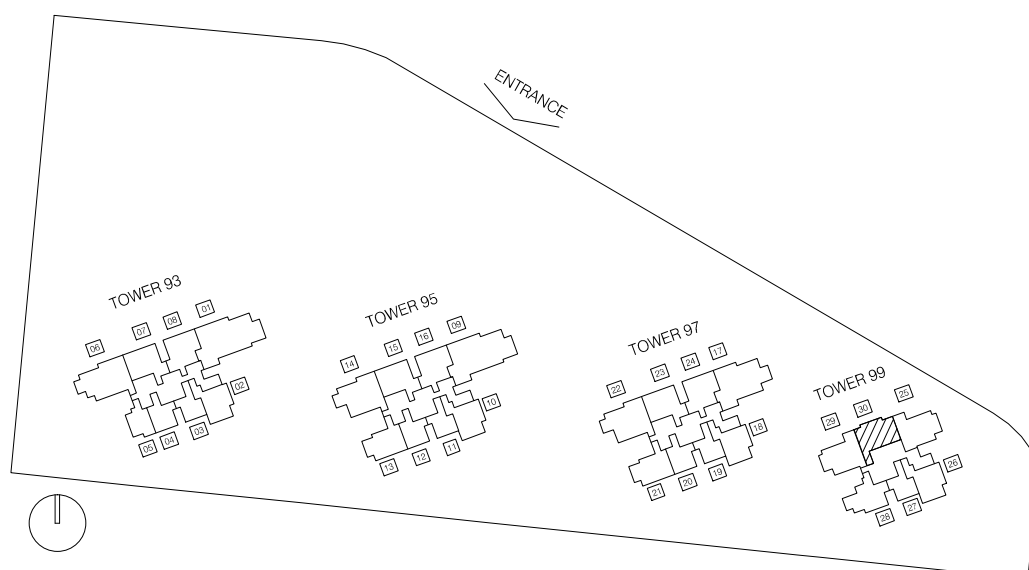

DRAFT COPY

Type B4

2 Bedroom
75 sqm , 807 sqft

Tower 99 # 03-30 to # 23-30

DRAFT COPY

Type B5

2 Bedroom
73 sqm , 786 sqft

Tower 99 # 03-28 to # 23-28

DRAFT COPY

Type B6

2 Bedroom
71 sqm , 764 sqft

Tower 93 # 02-02 to # 24-02
Tower 95 # 02-10 to # 24-10
Tower 97 # 02-18 to # 24-18
Tower 99 # 03-26 to # 23-26

DRAFT COPY

Type B-DK

2 Bedroom Dual-Key
80 sqm , 861 sqft

Tower 99 # 03-25 to # 23-25
Tower 99 # 03-29 to # 23-29 (Mirror)

DRAFT COPY

Type C1

3 Bedroom
100 sqm , 1076 sqft

Tower 95 # 02-14 to # 24-14
Tower 97 # 02-22 to # 24-22

DRAFT COPY

Type C-DK

3 Bedroom Dual-key
111 sqm , 1195 sqft