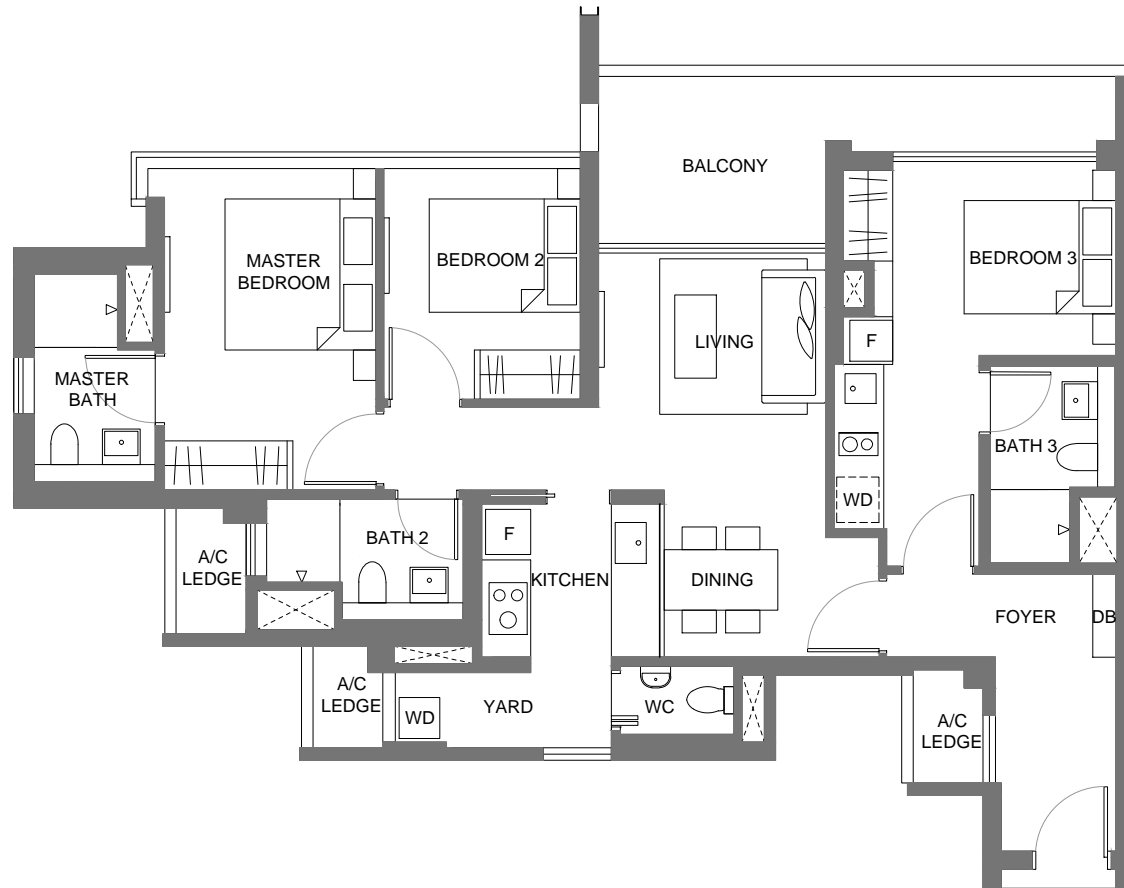

Tower 99 # 03-25 to # 23-25
Tower 99 # 03-29 to # 23-29 (Mirror)

DRAFT COPY

Type C1

3 Bedroom
100 sqm , 1076 sqft

Tower 95 # 02-14 to # 24-14
Tower 97 # 02-22 to # 24-22

DRAFT COPY

Type C-DK

3 Bedroom Dual-key
111 sqm , 1195 sqft

Tower 93 # 02-06 to # 24-06

DRAFT COPY

Type D

3 Bedroom Deluxe + Private Lift
115 sqm , 1238 sqft

Tower 97 # 03-17 to # 21-17

DRAFT COPY

Type E

4 Bedroom + Private Lift
146 sqm , 1572 sqft

Tower 93 # 03-01 to # 21-01
Tower 95 # 03-09 to # 21-09

DRAFT COPY

Type PC 1

5 Bedroom + 1 Study + Private Lift
218 sqm , 2347 sqft

Tower 93 # 22-08 to # 24-08
Tower 95 # 22-09 to # 24-09

DRAFT COPY

Type PC 2