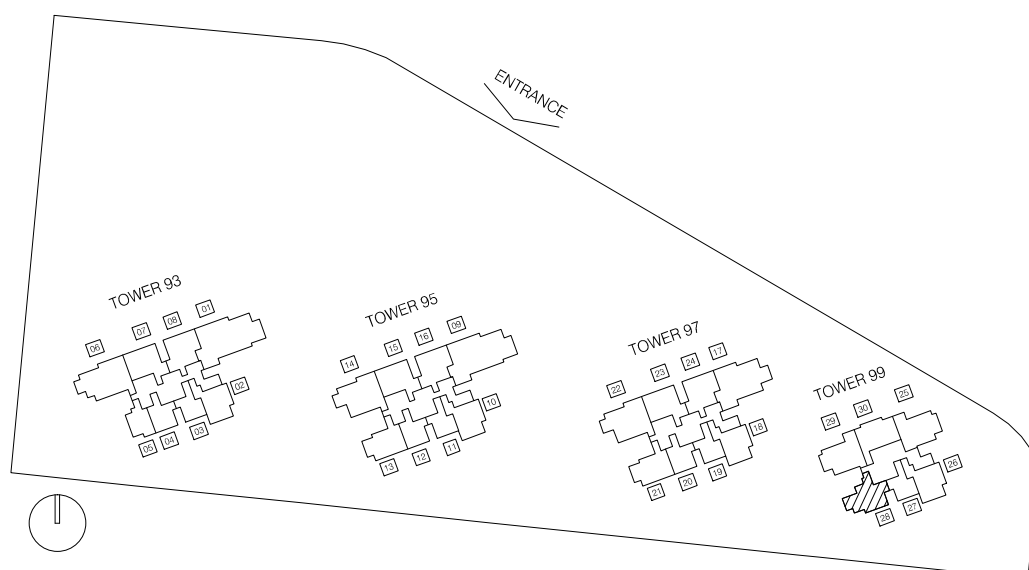

DRAFT COPY

Type B4

2 Bedroom
75 sqm , 807 sqft

Tower 99 # 03-30 to # 23-30

DRAFT COPY

Type B5

2 Bedroom
73 sqm , 786 sqft

Tower 99 # 03-28 to # 23-28

DRAFT COPY

Type B6

2 Bedroom
71 sqm , 764 sqft

Tower 93 # 02-02 to # 24-02
Tower 95 # 02-10 to # 24-10
Tower 97 # 02-18 to # 24-18
Tower 99 # 03-26 to # 23-26

DRAFT COPY

Type B-DK

2 Bedroom Dual-Key
80 sqm , 861 sqft

Tower 99 # 03-25 to # 23-25
Tower 99 # 03-29 to # 23-29 (Mirror)

DRAFT COPY

Type C1

3 Bedroom
100 sqm , 1076 sqft

Tower 95 # 02-14 to # 24-14
Tower 97 # 02-22 to # 24-22

DRAFT COPY

Type C-DK

3 Bedroom Dual-key
111 sqm , 1195 sqft