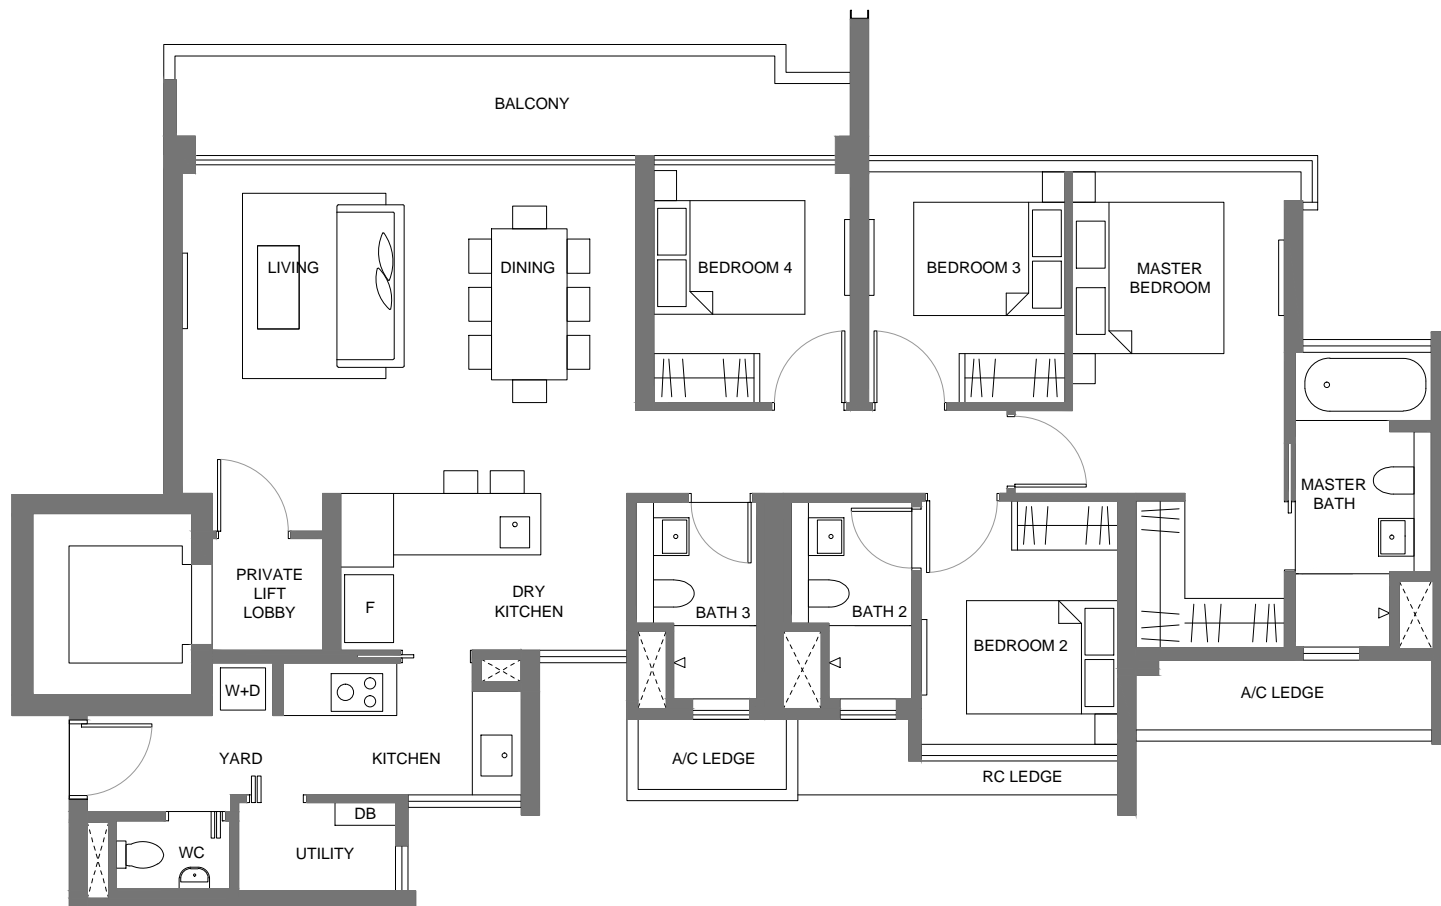

Tower 93 # 02-06 to # 24-06

DRAFT COPY

Type D

3 Bedroom Deluxe + Private Lift
115 sqm , 1238 sqft

Tower 97 # 03-17 to # 21-17

DRAFT COPY

Type E

4 Bedroom + Private Lift
146 sqm , 1572 sqft

Tower 93 # 03-01 to # 21-01
Tower 95 # 03-09 to # 21-09

DRAFT COPY

Type PC 1

5 Bedroom + 1 Study + Private Lift
218 sqm , 2347 sqft

Tower 93 # 22-08 to # 24-08
Tower 95 # 22-09 to # 24-09

DRAFT COPY

Type PC 2